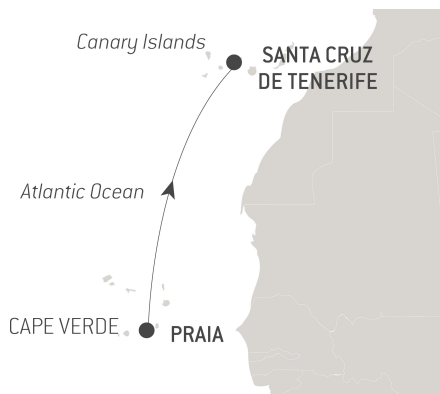

OCEAN VOYAGE: PRAIA - SANTA CRUZ DE TENERIFE

04/19/2019 | 6 Days - 5 Nights | from Praia to Santa Cruz de Tenerife, Canary Islands | LE PONANT

YOUR CRUISE

STOPOVER ITINERARY

- 1 Praia (Cape Verde)
Embarkation 04/19/2019 from 11h00 to 11h30
Departure 04/19/2019 at 12h00
- 2 At sea aboard Le Ponant
04/20/2019
- 3 At sea aboard Le Ponant
04/21/2019
- 4 At sea aboard Le Ponant
04/22/2019
- 5 At sea aboard Le Ponant
04/23/2019
- 6 Santa Cruz de Tenerife, Canary Islands (Spain)
Disembarkation 04/24/2019 at 06h00